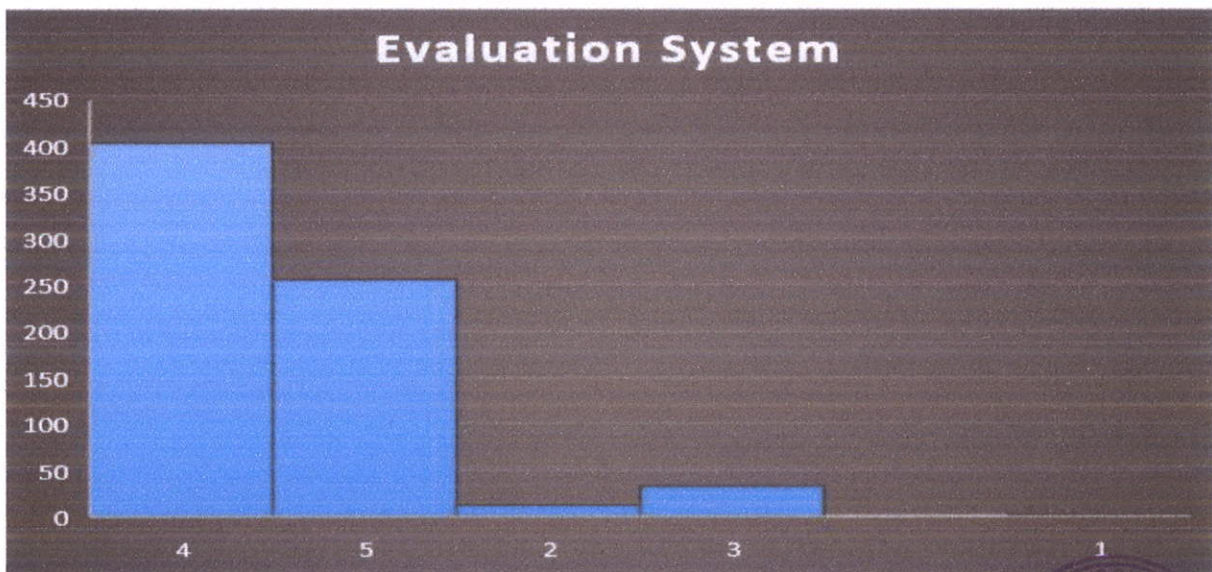

5. Evaluation System

The evaluation system is meticulously

Pr. P. S. Rao
PRINCIPAL
JPM ARTS AND SCIENCE COLLEGE
Kanchiyar P.O., Labbakkada - 685511

6. Teacher-Student Relationship

Teacher student relationship is perfect.